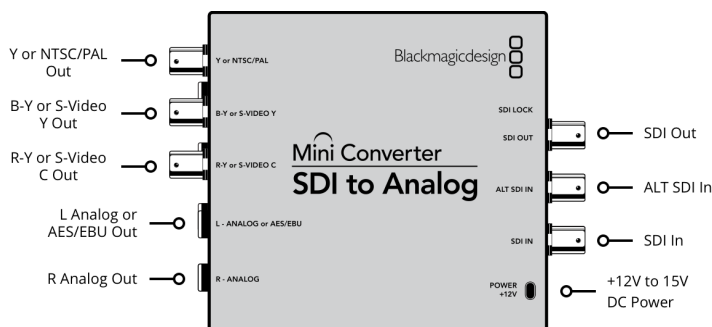

Mini Converter SDI to Analog

The perfect way to convert from SD and HD-SDI to analog component, s-video or NTSC/PAL composite. Mini Converter SDI to analog supports all SD and HD input formats up to 1080p30 and includes a down converter for when you need to convert from HD to standard definition analog formats such as s-video and composite. Audio can be de-embedded to balanced analog or AES/EBU. Mini Converter SDI to Analog is ideal for converting to older analog equipment when you don't need the extra cost of the 6G-SDI 4K model.

SDI Redundant Input

Automatically switches over if main SDI input is lost.

Multi Rate Support

Auto detection of SD, HD or 1.5G-SDI.

Updates and Configuration

USB

Reclocking

Yes